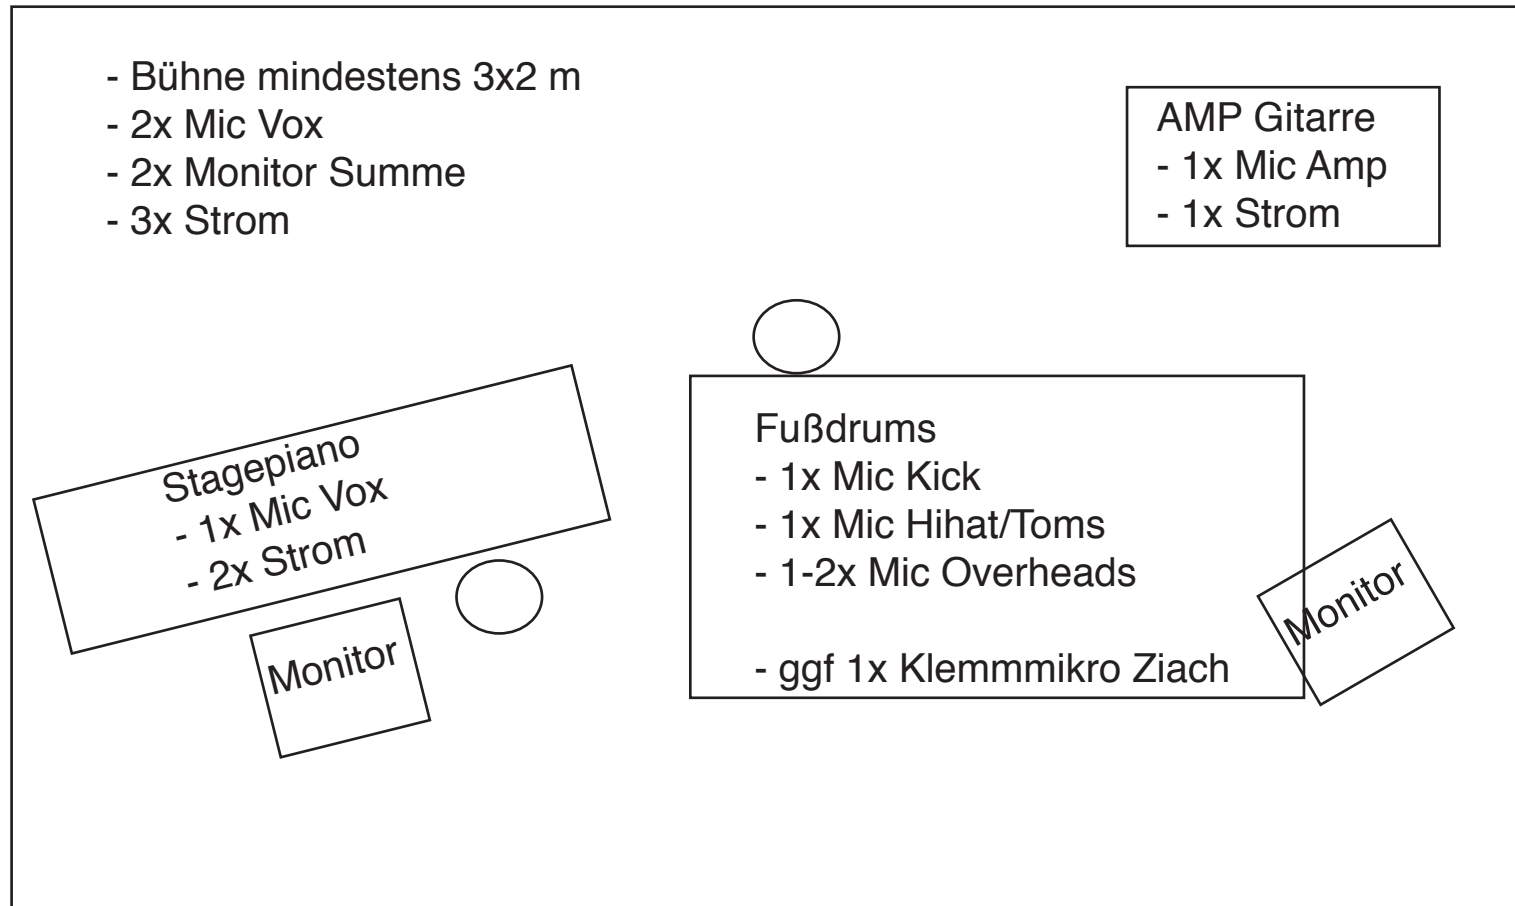

= Monitor

= Mic

# deEVA.

Mic Vox: SM 58 Beta A oder ähnlich  
Mic Amp: SM 57, Sennheiser, AKG  
Mic Drums: Audix, Sure o.ä.